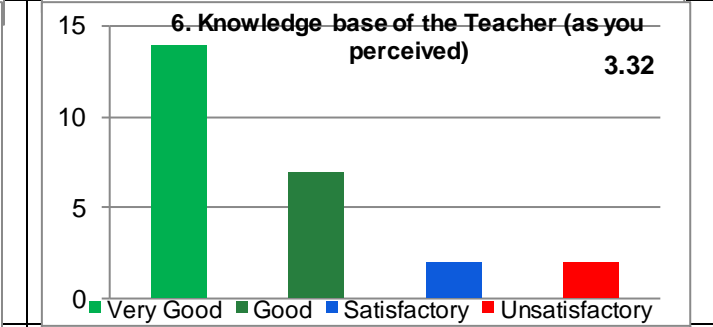

School : Mathematical and Computation Science
All

Session : 2017-18
Teacher : All

Paper : All
Semester : All (54)

Average Percentile Score : **82.68**
 Grade : **A**
 Cumulative Score out of 44 : **36.38**
 Grade Scheme
 100 – 75 = A
 70 – 60 = B
 59 – 50 = C
 Below 50 = Very Poor