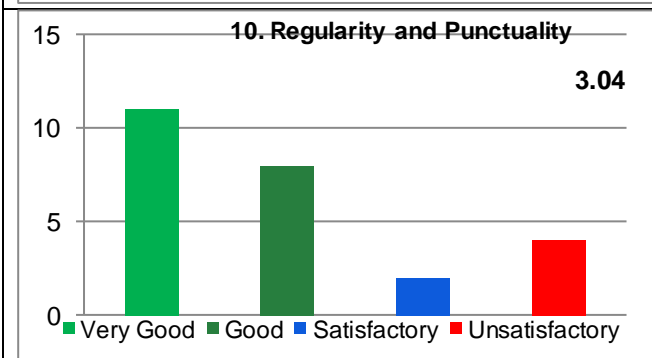

School : Mathematical and Computation Science
All

Session : 2017-18
Teacher : All

Paper : All
Semester : All (54)

Average Percentile Score : **82.68**
 Grade : **A**
 Cumulative Score out of 44 : **36.38**
 Grade Scheme
 100 – 75 = A
 70 – 60 = B
 59 – 50 = C
 Below 50 = Very Poor