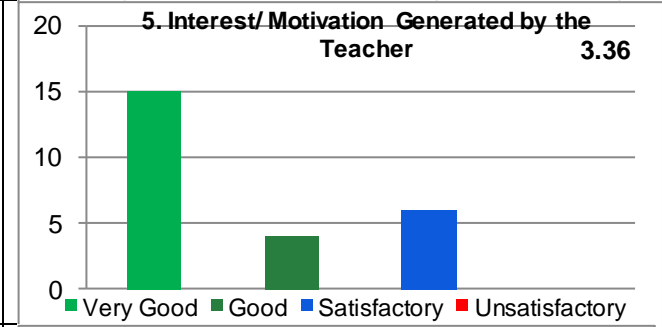

School : Mathematical and Computation Science
All

Session : 2017-18
Teacher : All

Paper : All
Semester : All (54)

Average Percentile Score : **82.68**
 Grade : **A**
 Cumulative Score out of 44 : **36.38**
 Grade Scheme
 100 – 75 = A
 70 – 60 = B
 59 – 50 = C
 Below 50 = Very Poor