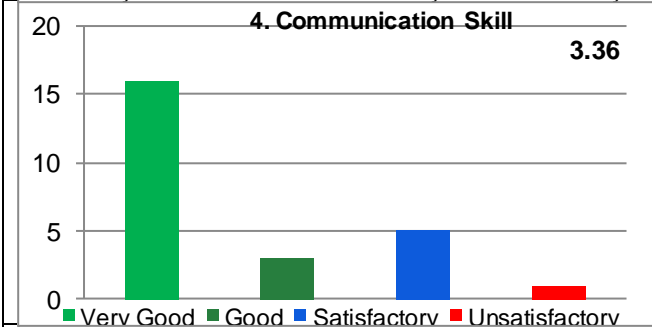

School : Mathematical and Computation Science
All

Session : 2017-18
Teacher : All

Paper : All
Semester : All (54)

Average Percentile Score : **82.68**
 Grade : **A**
 Cumulative Score out of 44 : **36.38**
 Grade Scheme
 100 – 75 = A
 70 – 60 = B
 59 – 50 = C
 Below 50 = Very Poor