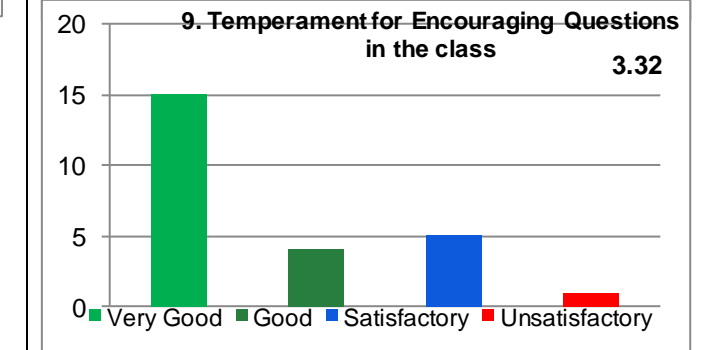

School : Mathematical and Computation Science
All

Session : 2017-18
Teacher : All

Paper : All
Semester : All (54)

Average Percentile Score : **82.68**
 Grade : **A**
 Cumulative Score out of 44 : **36.38**
 Grade Scheme
 100 – 75 = A
 70 – 60 = B
 59 – 50 = C
 Below 50 = Very Poor