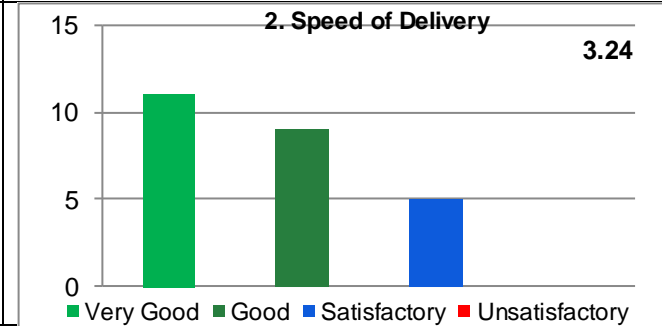

School : Mathematical and Computation Science
All

Session : 2017-18
Teacher : All

Paper : All
Semester : All (54)

Average Percentile Score : **82.68**
 Grade : **A**
 Cumulative Score out of 44 : **36.38**
 Grade Scheme
 100 – 75 = A
 70 – 60 = B
 59 – 50 = C
 Below 50 = Very Poor