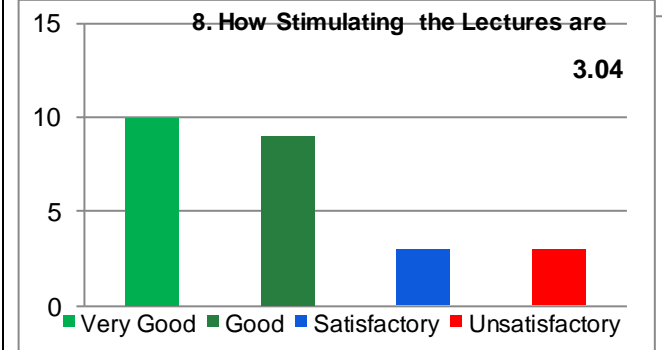

School : Mathematical and Computation Science
All

Session : 2017-18
Teacher : All

Paper : All
Semester : All (54)

Average Percentile Score : **82.68**
 Grade : **A**
 Cumulative Score out of 44 : **36.38**
 Grade Scheme
 100 – 75 = A
 70 – 60 = B
 59 – 50 = C
 Below 50 = Very Poor