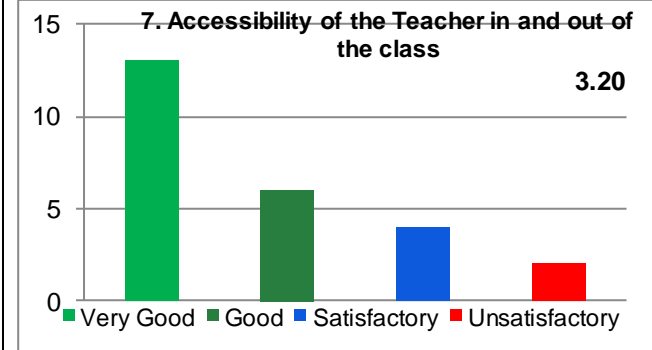

School : Mathematical and Computation Science
All

Session : 2017-18
Teacher : All

Paper : All
Semester : All (54)

Average Percentile Score : **82.68**
 Grade : **A**
 Cumulative Score out of 44 : **36.38**
 Grade Scheme
 100 – 75 = A
 70 – 60 = B
 59 – 50 = C
 Below 50 = Very Poor