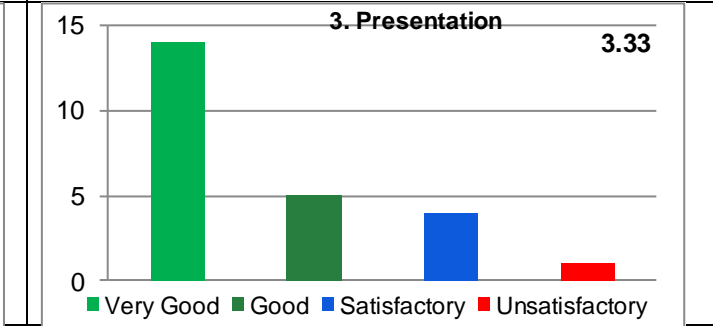

School : Mathematical and Computation Science
All

Session : 2017-18
Teacher : All

Paper : All
Semester : All (54)

Average Percentile Score : **82.68**
 Grade : **A**
 Cumulative Score out of 44 : **36.38**
 Grade Scheme
 100 – 75 = A
 70 – 60 = B
 59 – 50 = C
 Below 50 = Very Poor