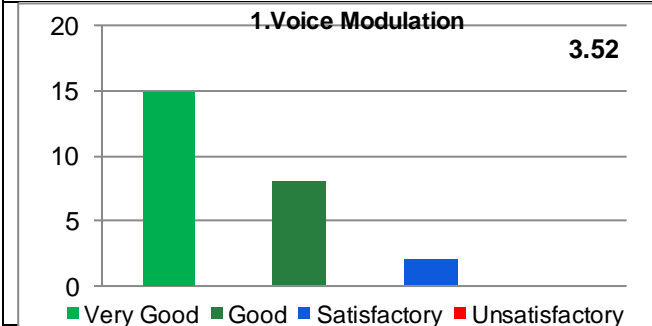

School : Mathematical and Computation Science
All

Session : 2017-18
Teacher : All

Paper : All
Semester : All (54)

Average Percentile Score : **82.68**
 Grade : **A**
 Cumulative Score out of 44 : **36.38**
 Grade Scheme
 100 – 75 = A
 70 – 60 = B
 59 – 50 = C
 Below 50 = Very Poor