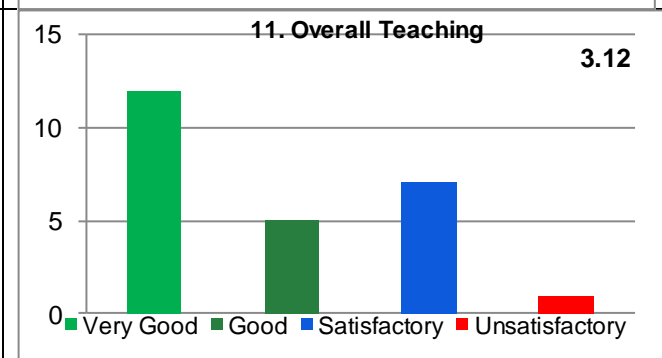

School : Mathematical and Computation Science
All

Session : 2017-18
Teacher : All

Paper : All
Semester : All (54)

Average Percentile Score : **82.68**
 Grade : **A**
 Cumulative Score out of 44 : **36.38**
 Grade Scheme
 100 – 75 = A
 70 – 60 = B
 59 – 50 = C
 Below 50 = Very Poor