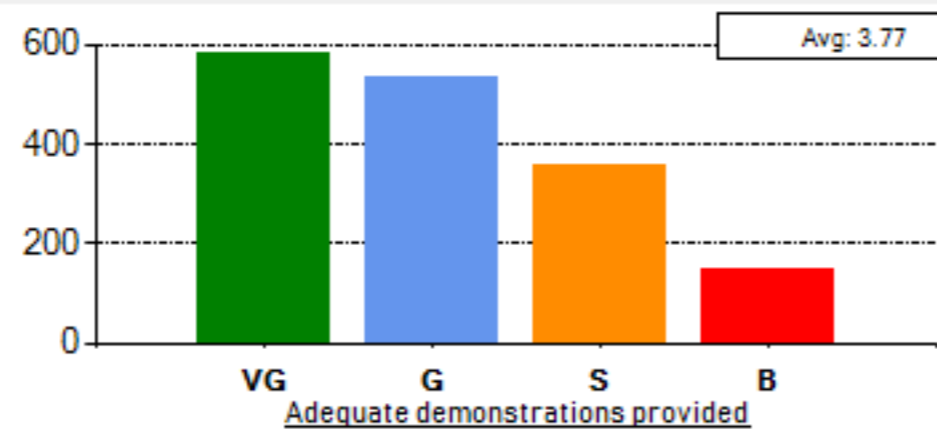

School: SCHOOL OF NATURAL RESOURCES

Average Percentile Score: 75.59  
 Grade: A  
 Cumulative Score out of 75: 56.69  
 Number of Feedbacks: 1622

Abbreviations:  
 VG - Very Good, G - Good, S - Satisfactory, B - Bad

Grade Scheme:  
 >75 : A 74-60: B 59-50: C <50: Very Poor