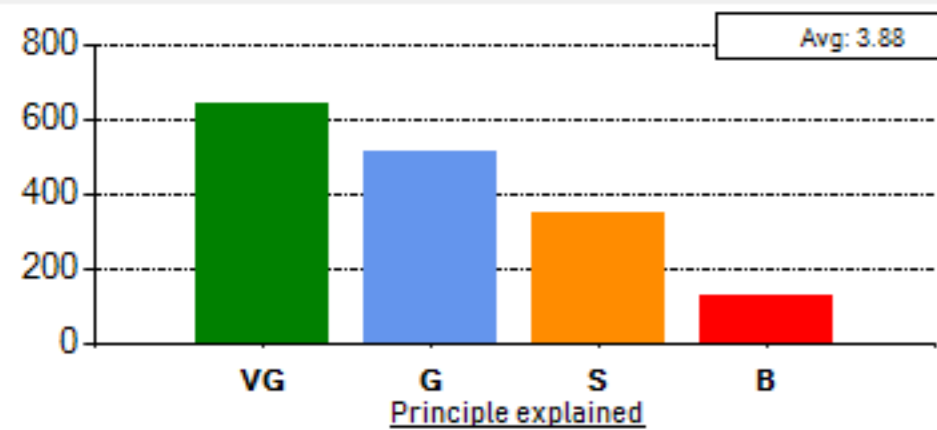

School: SCHOOL OF NATURAL RESOURCES

Average Percentile Score: 75.59  
 Grade: A  
 Cumulative Score out of 75: 56.69  
 Number of Feedbacks: 1622

Abbreviations:  
 VG - Very Good, G - Good, S - Satisfactory, B - Bad

Grade Scheme:  
 >75 : A 74-60: B 59-50: C <50: Very Poor