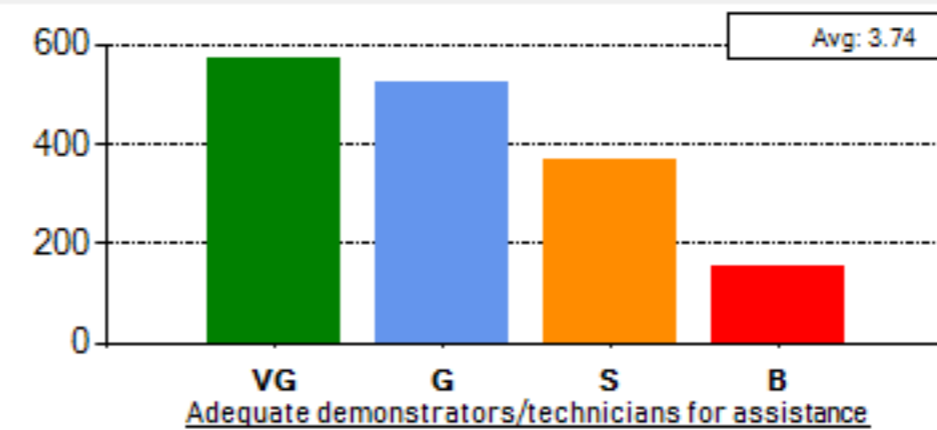

School: SCHOOL OF NATURAL RESOURCES

Average Percentile Score: 75.59  
 Grade: A  
 Cumulative Score out of 75: 56.69  
 Number of Feedbacks: 1622

Abbreviations:  
 VG - Very Good, G - Good, S - Satisfactory, B - Bad

Grade Scheme:  
 >75 : A 74-60: B 59-50: C <50: Very Poor