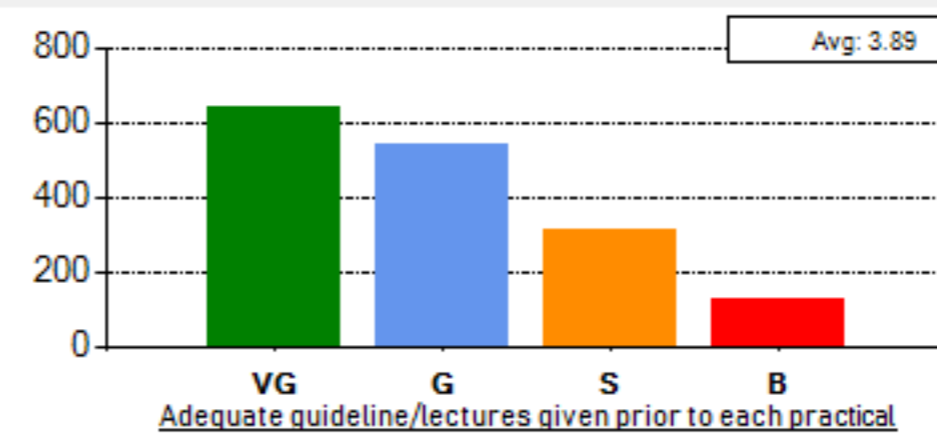

School: SCHOOL OF NATURAL RESOURCES

Average Percentile Score: 75.59  
 Grade: A  
 Cumulative Score out of 75: 56.69  
 Number of Feedbacks: 1622

Abbreviations:  
 VG - Very Good, G - Good, S - Satisfactory, B - Bad

Grade Scheme:  
 >75 : A 74-60: B 59-50: C <50: Very Poor