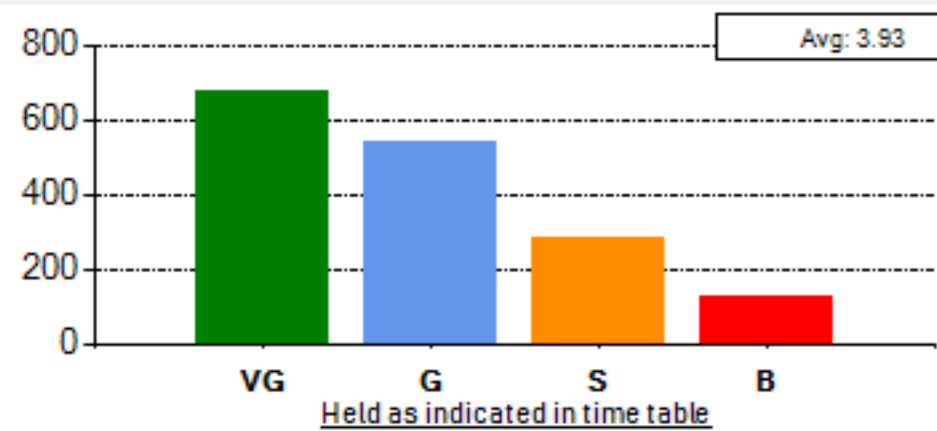

School: SCHOOL OF NATURAL RESOURCES

Average Percentile Score: 75.59  
 Grade: A  
 Cumulative Score out of 75: 56.69  
 Number of Feedbacks: 1622

Abbreviations:  
 VG - Very Good, G - Good, S - Satisfactory, B - Bad

Grade Scheme:  
 >75 : A 74-60: B 59-50: C <50: Very Poor