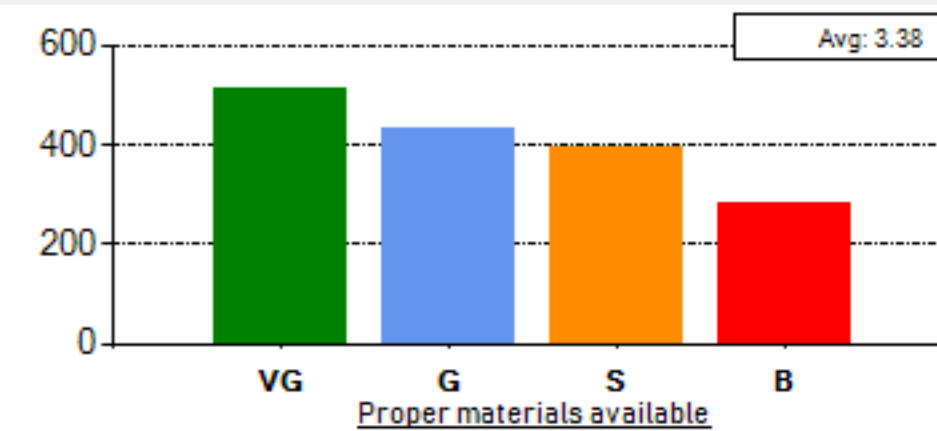

School: SCHOOL OF NATURAL RESOURCES

Average Percentile Score: 75.59  
 Grade: A  
 Cumulative Score out of 75: 56.69  
 Number of Feedbacks: 1622

Abbreviations:  
 VG - Very Good, G - Good, S - Satisfactory, B - Bad

Grade Scheme:  
 >75 : A 74-60: B 59-50: C <50: Very Poor