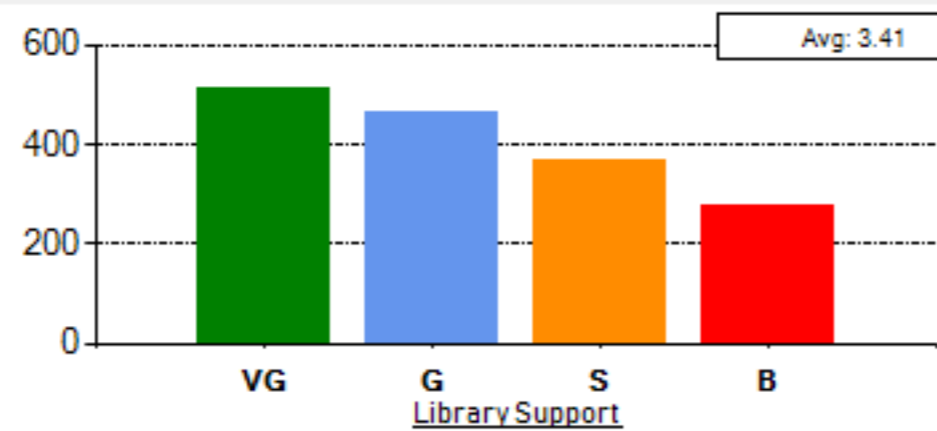

School: SCHOOL OF NATURAL RESOURCES

Average Percentile Score: 75.59  
 Grade: A  
 Cumulative Score out of 75: 56.69  
 Number of Feedbacks: 1622

Abbreviations:  
 VG - Very Good, G - Good, S - Satisfactory, B - Bad

Grade Scheme:  
 >75 : A 74-60: B 59-50: C <50: Very Poor