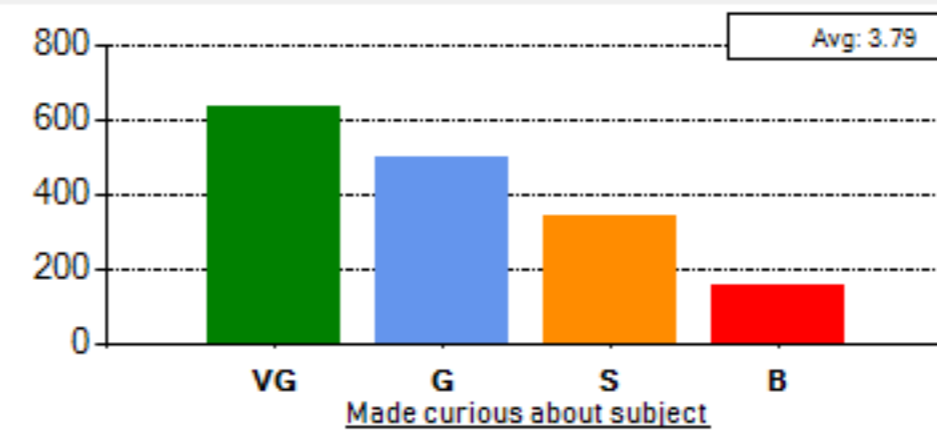

School: SCHOOL OF NATURAL RESOURCES

Average Percentile Score: 75.59  
 Grade: A  
 Cumulative Score out of 75: 56.69  
 Number of Feedbacks: 1622

Abbreviations:  
 VG - Very Good, G - Good, S - Satisfactory, B - Bad

Grade Scheme:  
 >75 : A 74-60: B 59-50: C <50: Very Poor