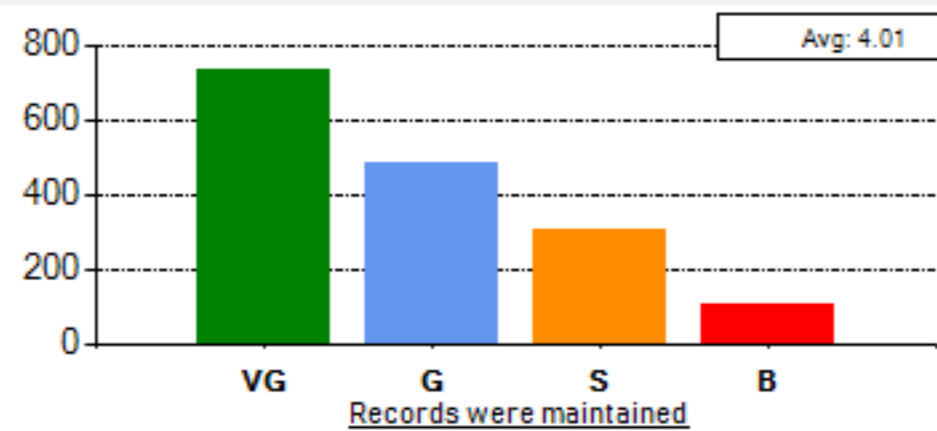

School: SCHOOL OF NATURAL RESOURCES

Average Percentile Score: 75.59  
 Grade: A  
 Cumulative Score out of 75: 56.69  
 Number of Feedbacks: 1622

Abbreviations:  
 VG - Very Good, G - Good, S - Satisfactory, B - Bad

Grade Scheme:  
 >75 : A 74-60: B 59-50: C <50: Very Poor