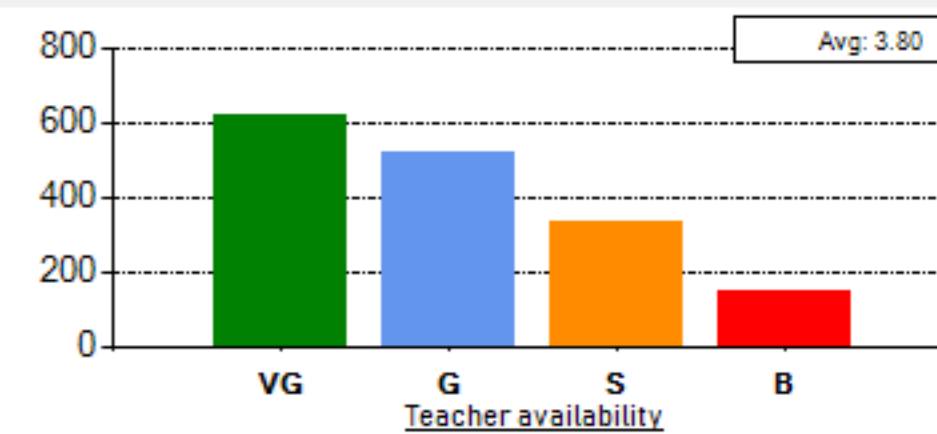

School: SCHOOL OF NATURAL RESOURCES

Average Percentile Score: 75.59  
 Grade: A  
 Cumulative Score out of 75: 56.69  
 Number of Feedbacks: 1622

Abbreviations:  
 VG - Very Good, G - Good, S - Satisfactory, B - Bad

Grade Scheme:  
 >75 : A 74-60: B 59-50: C <50: Very Poor