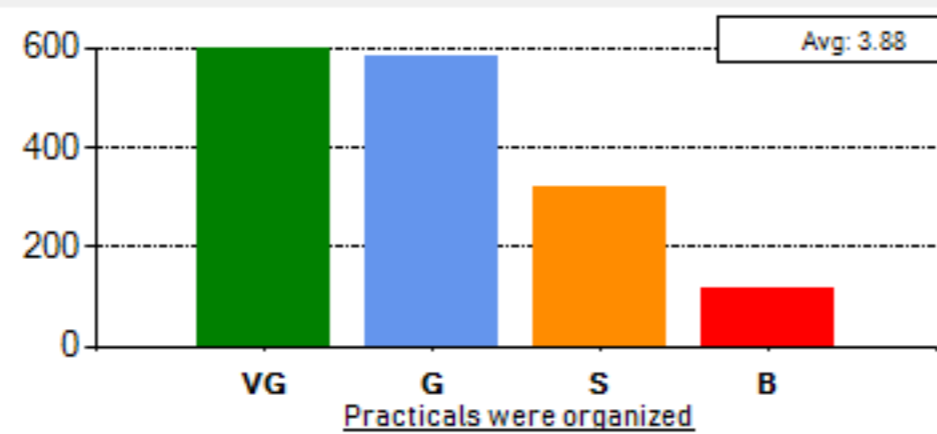

School: SCHOOL OF NATURAL RESOURCES

Average Percentile Score: 75.59  
 Grade: A  
 Cumulative Score out of 75: 56.69  
 Number of Feedbacks: 1622

Abbreviations:  
 VG - Very Good, G - Good, S - Satisfactory, B - Bad

Grade Scheme:  
 >75 : A 74-60: B 59-50: C <50: Very Poor