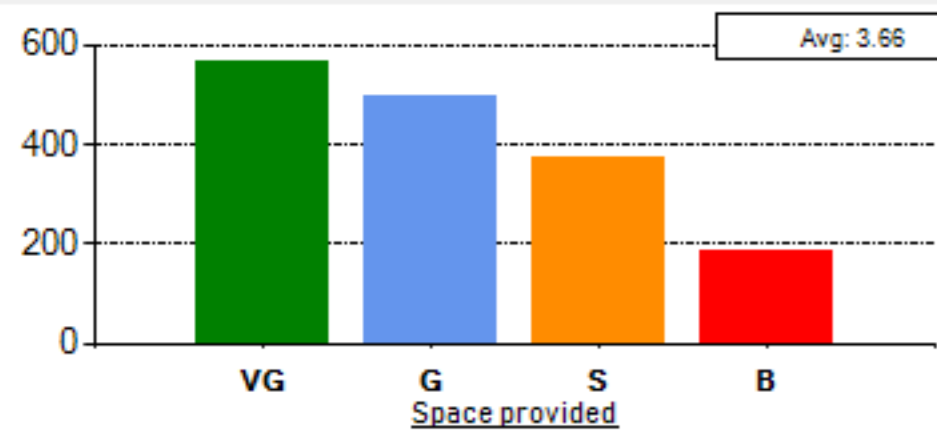

School: SCHOOL OF NATURAL RESOURCES

Average Percentile Score: 75.59  
 Grade: A  
 Cumulative Score out of 75: 56.69  
 Number of Feedbacks: 1622

Abbreviations:  
 VG - Very Good, G - Good, S - Satisfactory, B - Bad

Grade Scheme:  
 >75 : A 74-60: B 59-50: C <50: Very Poor