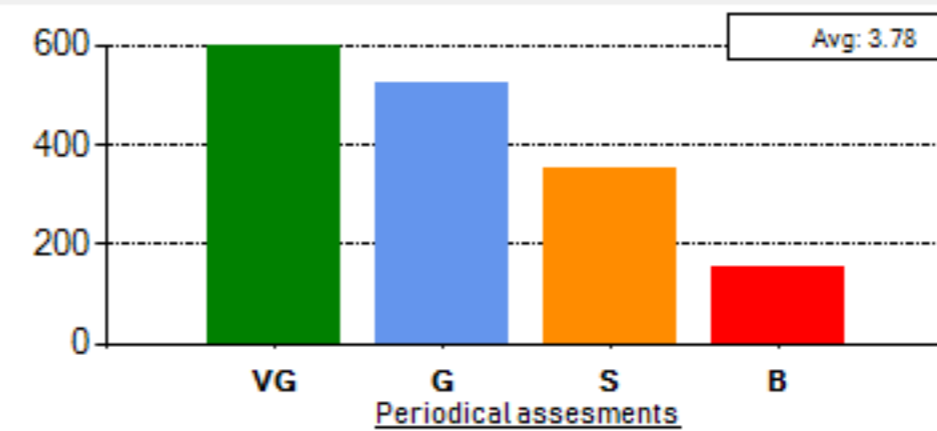

School: SCHOOL OF NATURAL RESOURCES

Average Percentile Score: 75.59  
 Grade: A  
 Cumulative Score out of 75: 56.69  
 Number of Feedbacks: 1622

Abbreviations:  
 VG - Very Good, G - Good, S - Satisfactory, B - Bad

Grade Scheme:  
 >75 : A 74-60: B 59-50: C <50: Very Poor