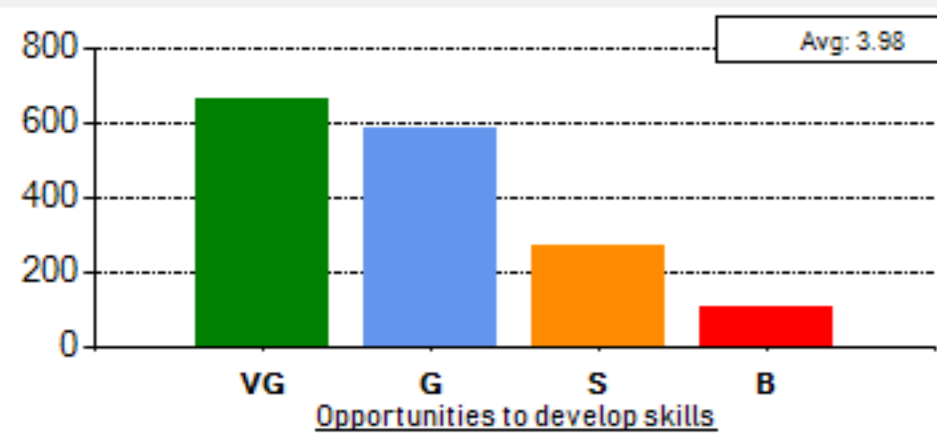

School: SCHOOL OF NATURAL RESOURCES

Average Percentile Score: 75.59  
 Grade: A  
 Cumulative Score out of 75: 56.69  
 Number of Feedbacks: 1622

Abbreviations:  
 VG - Very Good, G - Good, S - Satisfactory, B - Bad

Grade Scheme:  
 >75 : A 74-60: B 59-50: C <50: Very Poor