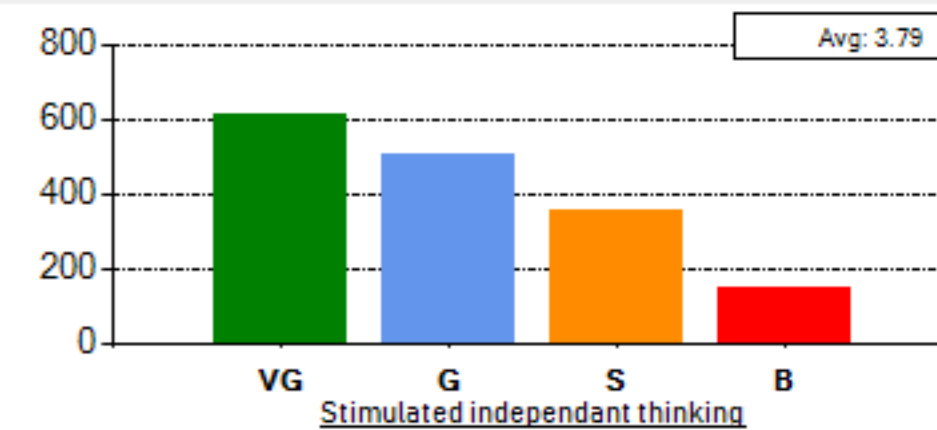

School: SCHOOL OF NATURAL RESOURCES

Average Percentile Score: 75.59  
 Grade: A  
 Cumulative Score out of 75: 56.69  
 Number of Feedbacks: 1622

Abbreviations:  
 VG - Very Good, G - Good, S - Satisfactory, B - Bad

Grade Scheme:  
 >75 : A 74-60: B 59-50: C <50: Very Poor