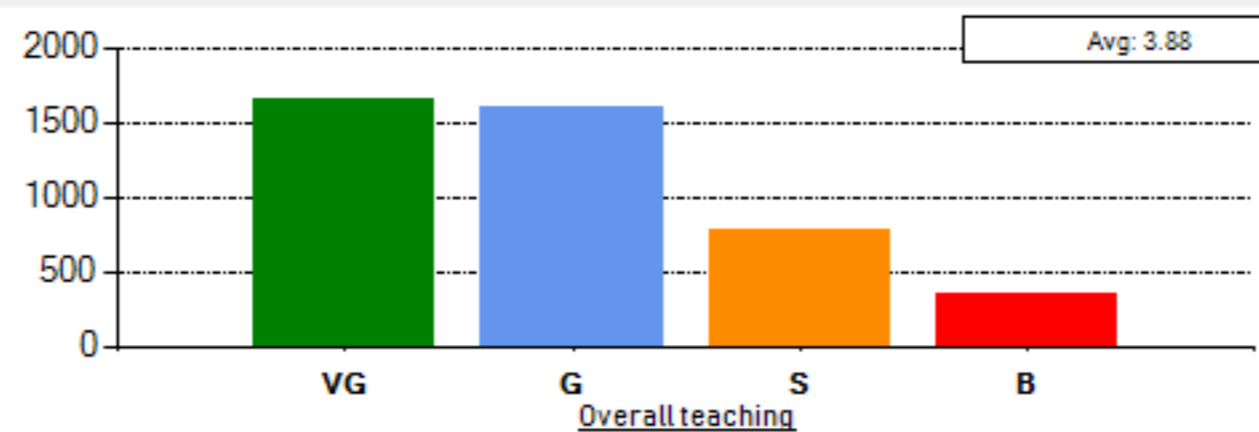

School: SCHOOL OF MANagements & COMMERCE

Average Percentile Score: 76.95
 Grade: A
 Cumulative Score out of 55: 42.32
 Number of Feedbacks: 4390

Abbreviations:
 VG - Very Good, G - Good, S - Satisfactory, B - Bad

Grade Scheme:
 >75 : A 74-60: B 59-50: C <50: Very Poor