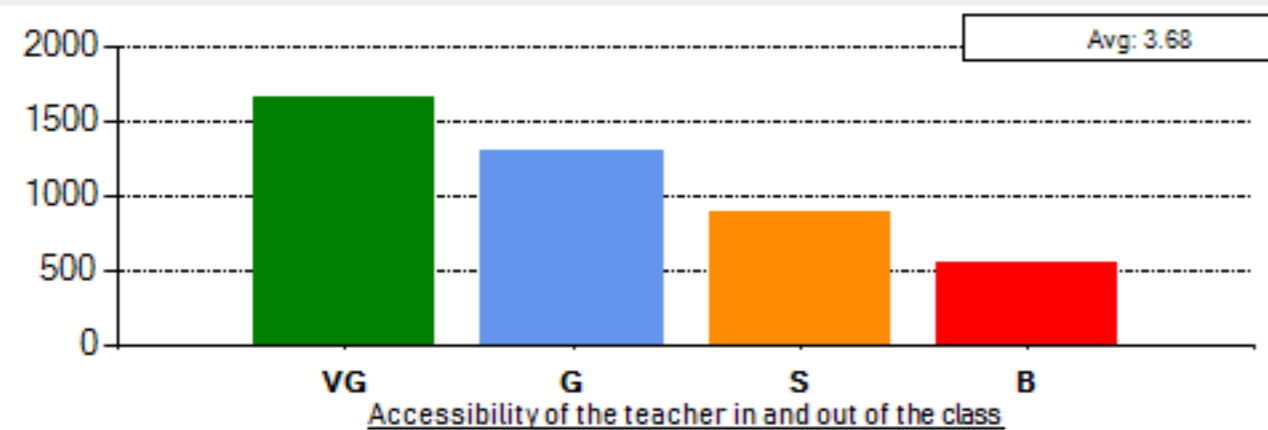

School: SCHOOL OF MANagements & COMMERCE

Average Percentile Score: 76.95
 Grade: A
 Cumulative Score out of 55: 42.32
 Number of Feedbacks: 4390

Abbreviations:
 VG - Very Good, G - Good, S - Satisfactory, B - Bad

Grade Scheme:
 >75 : A 74-60: B 59-50: C <50: Very Poor