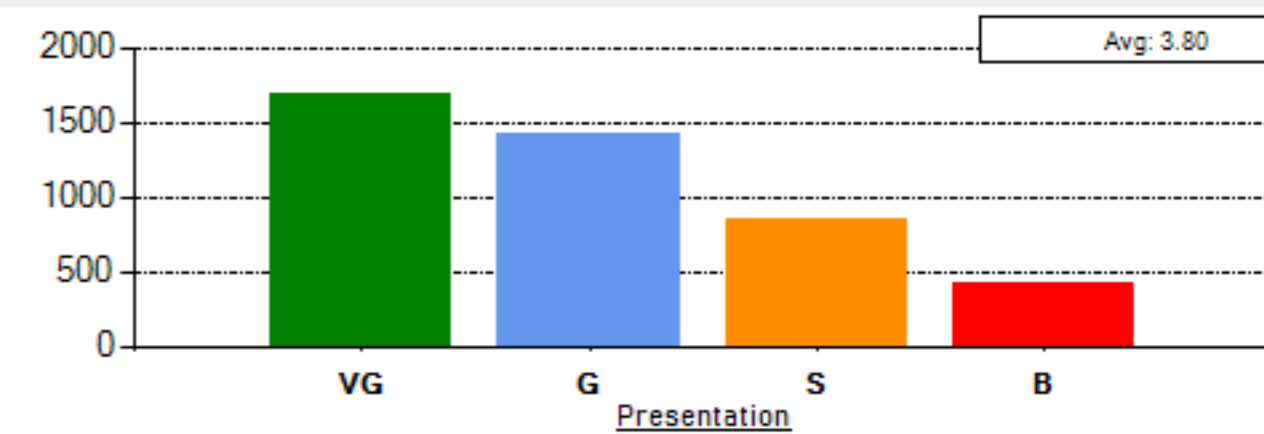

School: SCHOOL OF MANagements & COMMERCE

Average Percentile Score: 76.95
 Grade: A
 Cumulative Score out of 55: 42.32
 Number of Feedbacks: 4390

Abbreviations:
 VG - Very Good, G - Good, S - Satisfactory, B - Bad

Grade Scheme:
 >75 : A 74-60: B 59-50: C <50: Very Poor