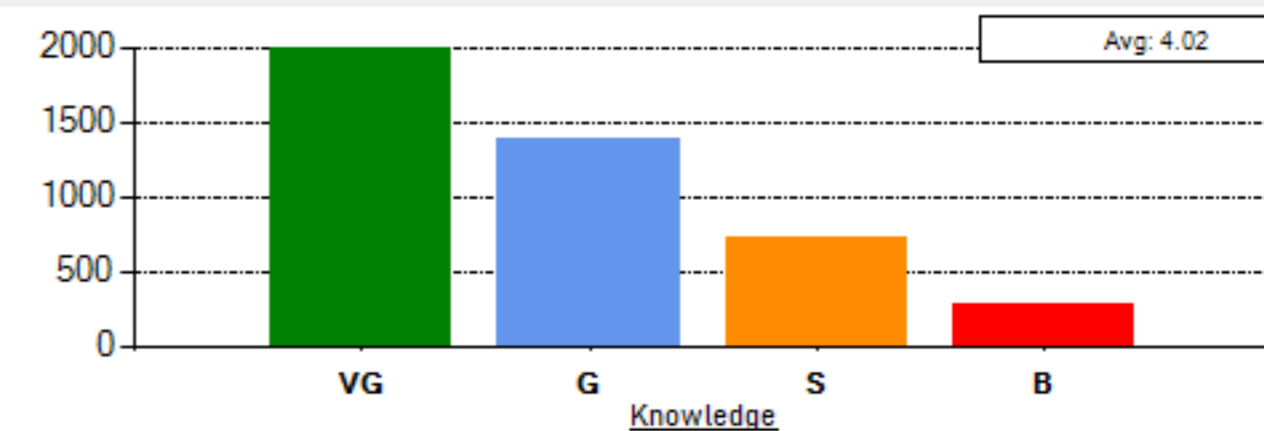

School: SCHOOL OF MANagements & COMMERCE

Average Percentile Score: 76.95
 Grade: A
 Cumulative Score out of 55: 42.32
 Number of Feedbacks: 4390

Abbreviations:
 VG - Very Good, G - Good, S - Satisfactory, B - Bad

Grade Scheme:
 >75 : A 74-60: B 59-50: C <50: Very Poor