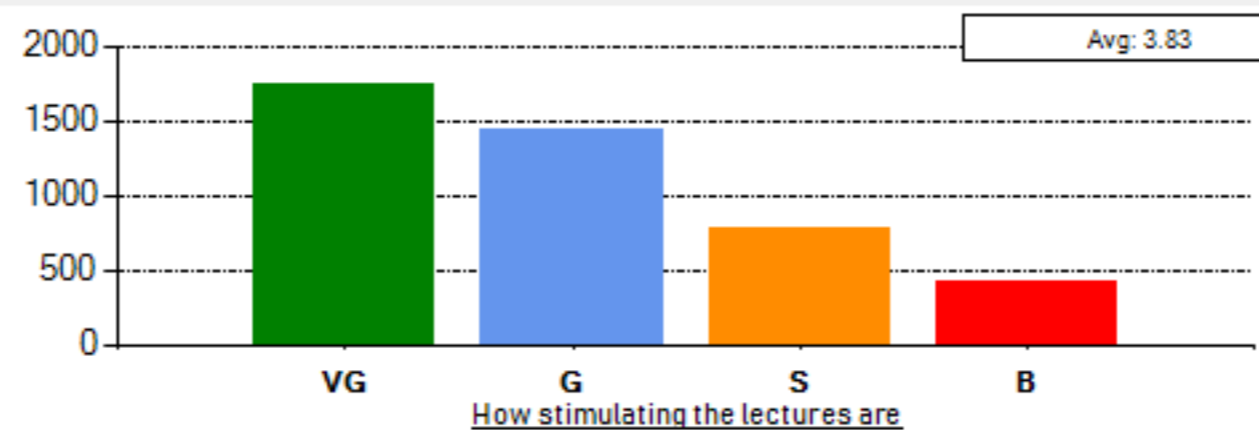

School: SCHOOL OF MANagements & COMMERCE

Average Percentile Score: 76.95
 Grade: A
 Cumulative Score out of 55: 42.32
 Number of Feedbacks: 4390

Abbreviations:
 VG - Very Good, G - Good, S - Satisfactory, B - Bad

Grade Scheme:
 >75 : A 74-60: B 59-50: C <50: Very Poor