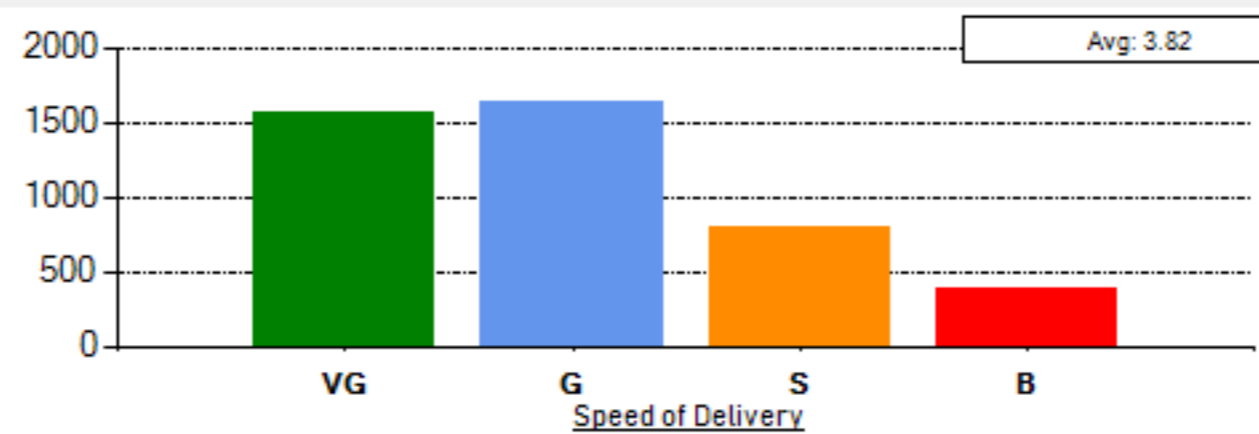

School: SCHOOL OF MANagements & COMMERCE

Average Percentile Score: 76.95
 Grade: A
 Cumulative Score out of 55: 42.32
 Number of Feedbacks: 4390

Abbreviations:
 VG - Very Good, G - Good, S - Satisfactory, B - Bad

Grade Scheme:
 >75 : A 74-60: B 59-50: C <50: Very Poor