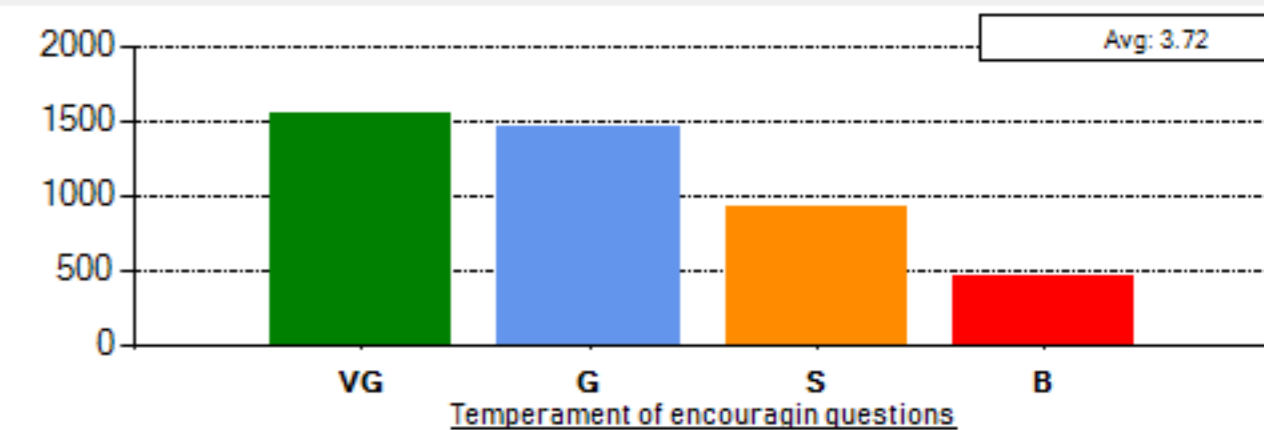

School: SCHOOL OF MANagements & COMMERCE

Average Percentile Score: 76.95
 Grade: A
 Cumulative Score out of 55: 42.32
 Number of Feedbacks: 4390

Abbreviations:
 VG - Very Good, G - Good, S - Satisfactory, B - Bad

Grade Scheme:
 >75 : A 74-60: B 59-50: C <50: Very Poor