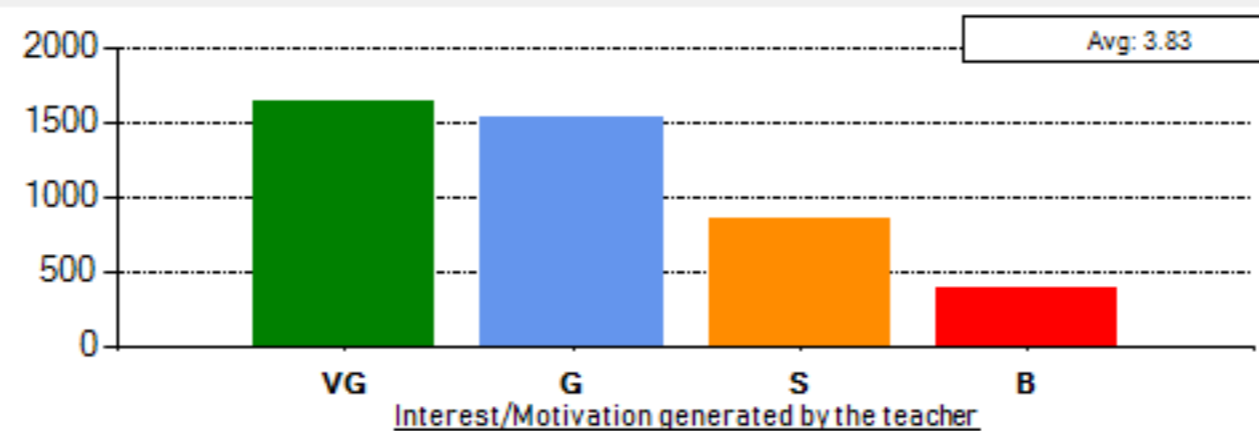

School: SCHOOL OF MANagements & COMMERCE

Average Percentile Score: 76.95
 Grade: A
 Cumulative Score out of 55: 42.32
 Number of Feedbacks: 4390

Abbreviations:
 VG - Very Good, G - Good, S - Satisfactory, B - Bad

Grade Scheme:
 >75 : A 74-60: B 59-50: C <50: Very Poor