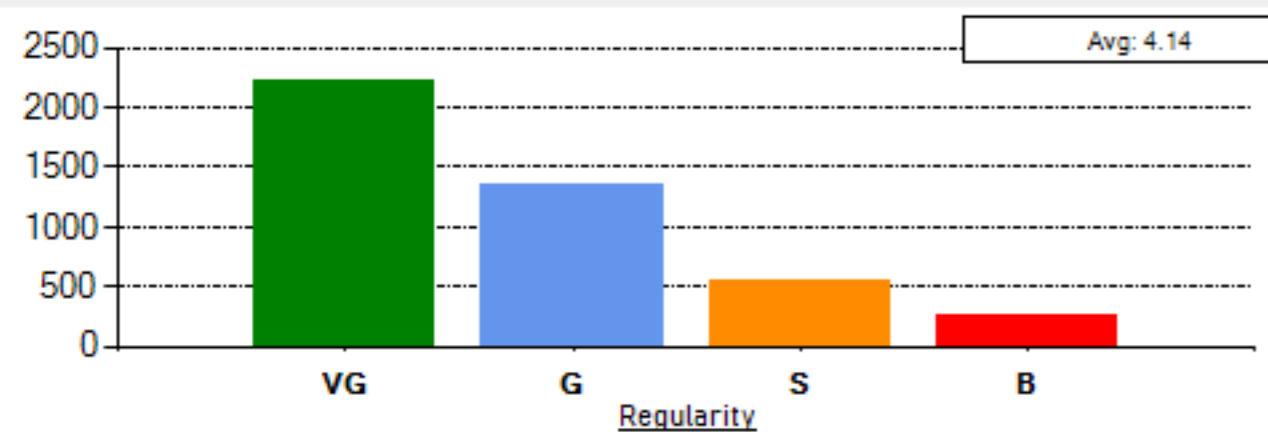

School: SCHOOL OF MANagements & COMMERCE

Average Percentile Score: 76.95
 Grade: A
 Cumulative Score out of 55: 42.32
 Number of Feedbacks: 4390

Abbreviations:
 VG - Very Good, G - Good, S - Satisfactory, B - Bad

Grade Scheme:
 >75 : A 74-60: B 59-50: C <50: Very Poor