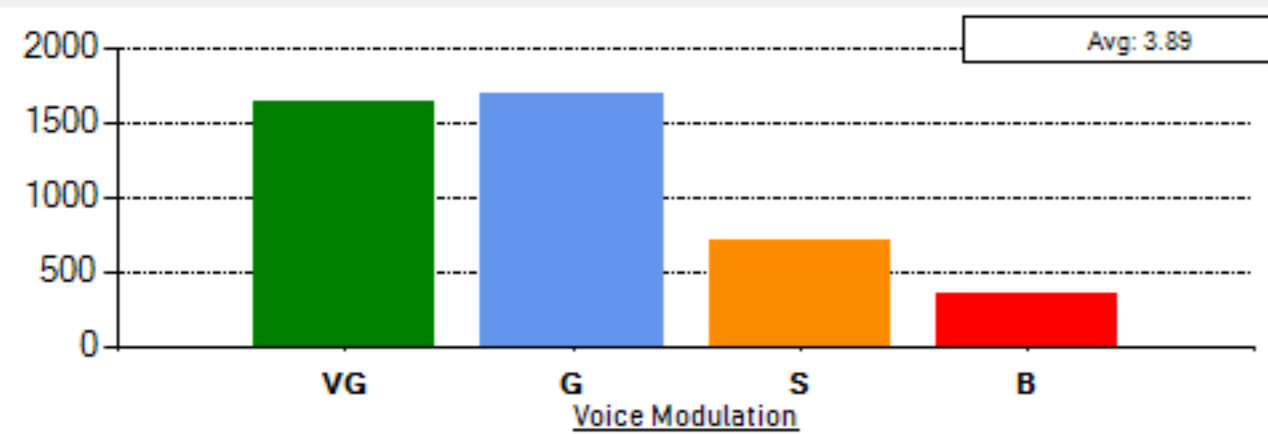

School: SCHOOL OF MANagements & COMMERCE

Average Percentile Score: 76.95
 Grade: A
 Cumulative Score out of 55: 42.32
 Number of Feedbacks: 4390

Abbreviations:
 VG - Very Good, G - Good, S - Satisfactory, B - Bad

Grade Scheme:
 >75 : A 74-60: B 59-50: C <50: Very Poor