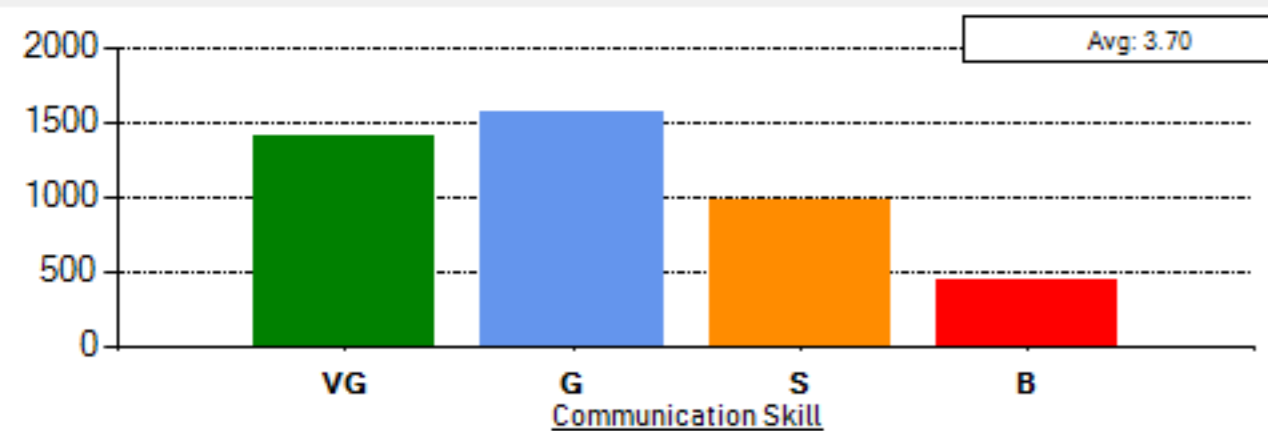

School: SCHOOL OF MANagements & COMMERCE

Average Percentile Score: 76.95
 Grade: A
 Cumulative Score out of 55: 42.32
 Number of Feedbacks: 4390

Abbreviations:
 VG - Very Good, G - Good, S - Satisfactory, B - Bad

Grade Scheme:
 >75 : A 74-60: B 59-50: C <50: Very Poor