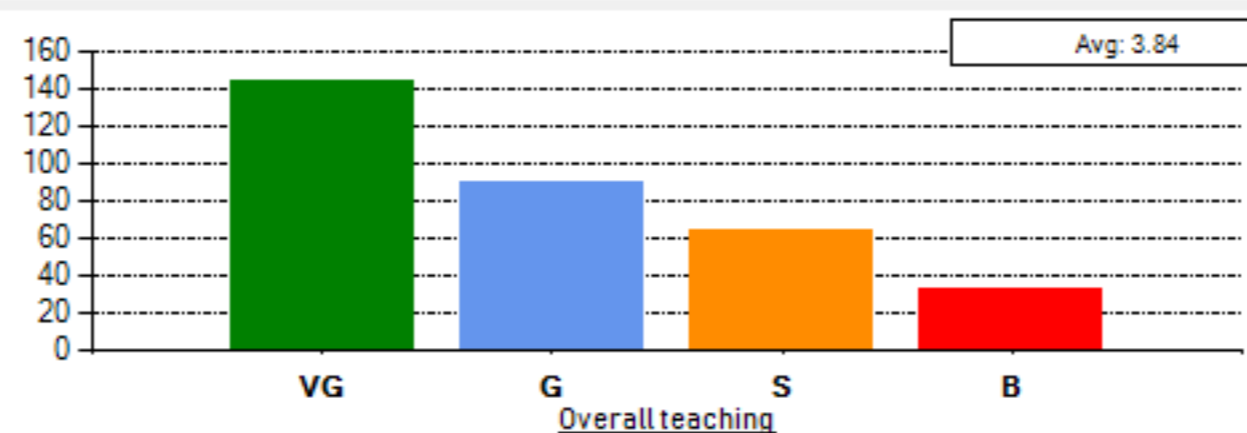

School: SCHOOL OF STUDIES IN ENGINEERING &amp; TECHNOLOGY

Department: DEPT. OF INFORMATION TECHNOLOGY

Average Percentile Score: 76.46  
 Grade: A  
 Cumulative Score out of 55: 42.05  
 Number of Feedbacks: 331

Abbreviations:  
 VG - Very Good, G - Good, S - Satisfactory, B - Bad

Grade Scheme:  
 >75 : A 74-60: B 59-50: C <50: Very Poor