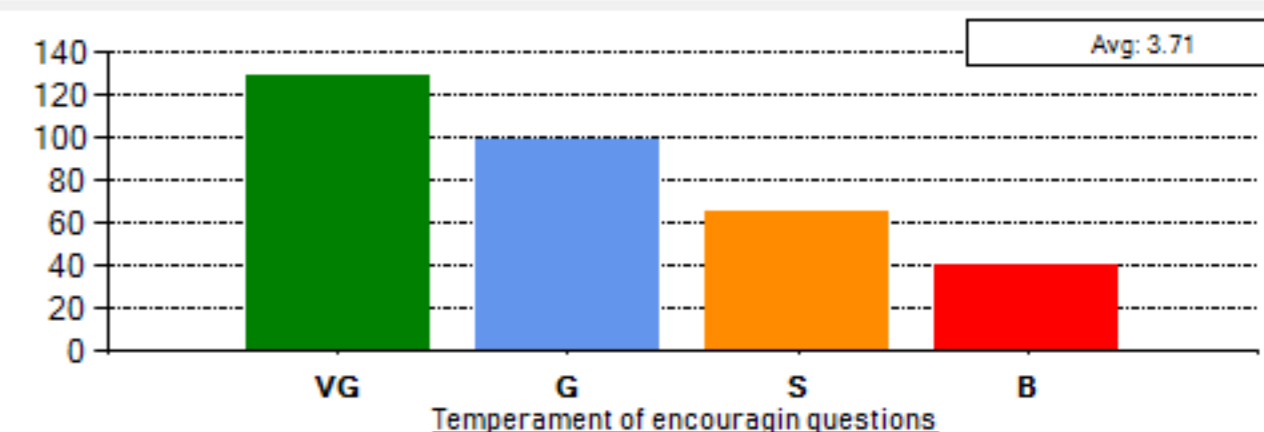

School: SCHOOL OF STUDIES IN ENGINEERING &amp; TECHNOLOGY

Department: DEPT. OF INFORMATION TECHNOLOGY

Average Percentile Score: 76.46  
 Grade: A  
 Cumulative Score out of 55: 42.05  
 Number of Feedbacks: 331

Abbreviations:  
 VG - Very Good, G - Good, S - Satisfactory, B - Bad

Grade Scheme:  
 >75 : A 74-60: B 59-50: C <50: Very Poor