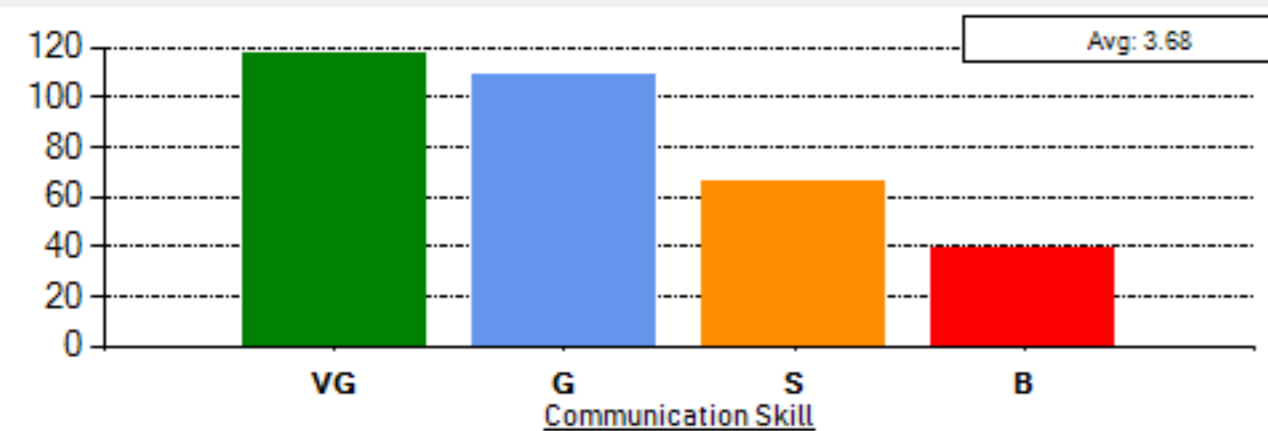

School: SCHOOL OF STUDIES IN ENGINEERING &amp; TECHNOLOGY

Department: DEPT. OF INFORMATION TECHNOLOGY

Average Percentile Score: 76.46  
 Grade: A  
 Cumulative Score out of 55: 42.05  
 Number of Feedbacks: 331

Abbreviations:  
 VG - Very Good, G - Good, S - Satisfactory, B - Bad

Grade Scheme:  
 >75 : A 74-60: B 59-50: C <50: Very Poor