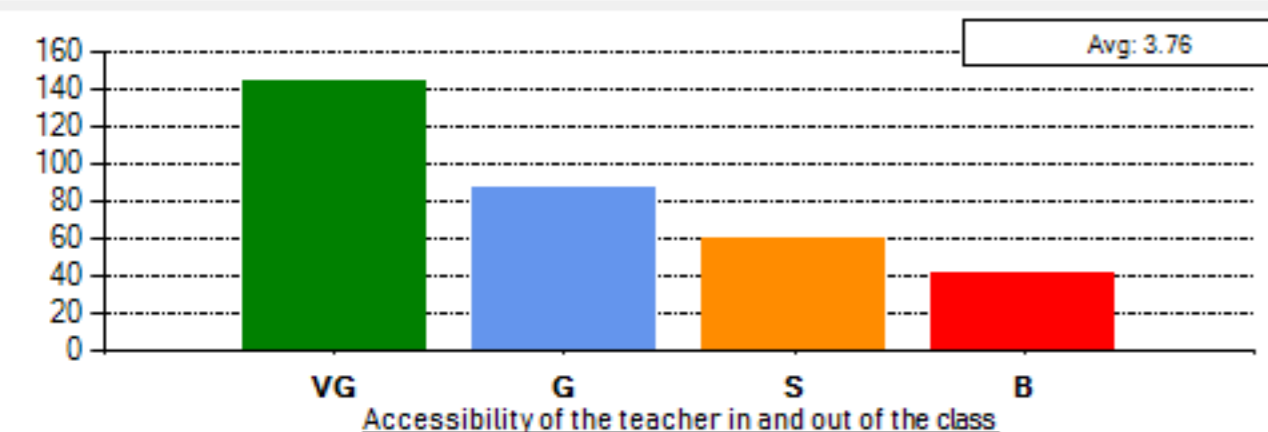

School: SCHOOL OF STUDIES IN ENGINEERING &amp; TECHNOLOGY

Department: DEPT. OF INFORMATION TECHNOLOGY

Average Percentile Score: 76.46  
 Grade: A  
 Cumulative Score out of 55: 42.05  
 Number of Feedbacks: 331

Abbreviations:  
 VG - Very Good, G - Good, S - Satisfactory, B - Bad

Grade Scheme:  
 >75 : A 74-60: B 59-50: C <50: Very Poor