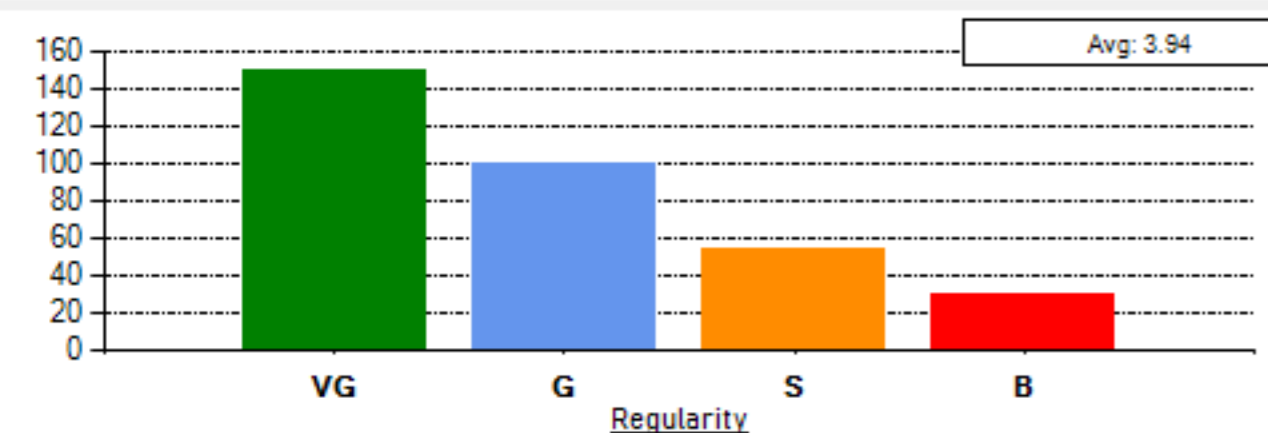

School: SCHOOL OF STUDIES IN ENGINEERING &amp; TECHNOLOGY

Department: DEPT. OF INFORMATION TECHNOLOGY

Average Percentile Score: 76.46  
 Grade: A  
 Cumulative Score out of 55: 42.05  
 Number of Feedbacks: 331

Abbreviations:  
 VG - Very Good, G - Good, S - Satisfactory, B - Bad

Grade Scheme:  
 >75 : A 74-60: B 59-50: C <50: Very Poor