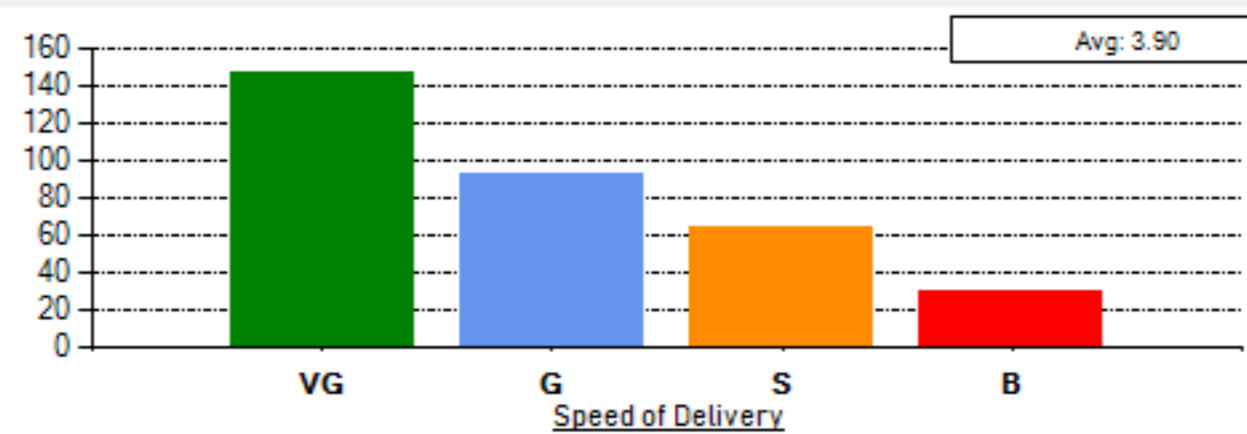

School: SCHOOL OF STUDIES IN ENGINEERING &amp; TECHNOLOGY

Department: DEPT. OF INFORMATION TECHNOLOGY

Average Percentile Score: 76.46  
 Grade: A  
 Cumulative Score out of 55: 42.05  
 Number of Feedbacks: 331

Abbreviations:  
 VG - Very Good, G - Good, S - Satisfactory, B - Bad

Grade Scheme:  
 >75 : A 74-60: B 59-50: C <50: Very Poor