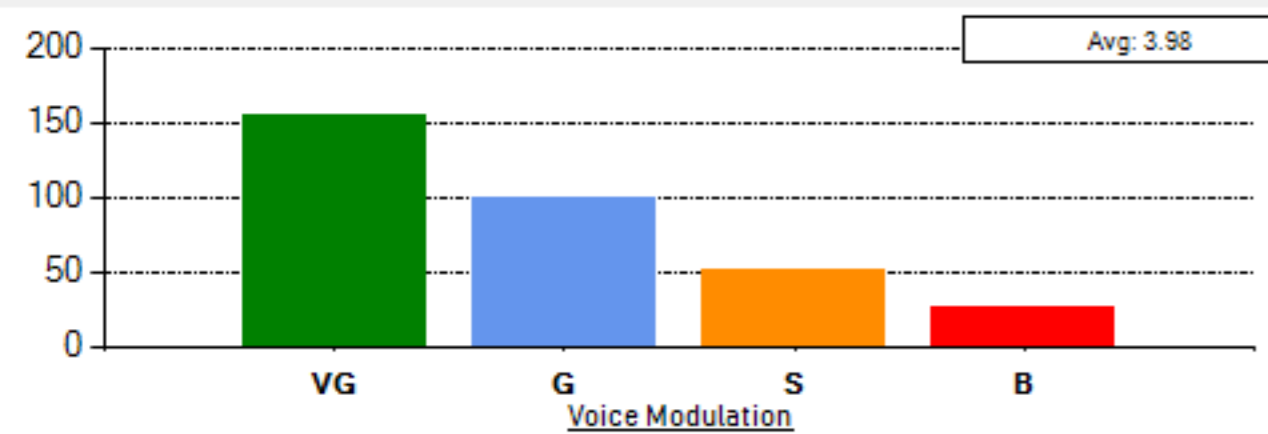

School: SCHOOL OF STUDIES IN ENGINEERING &amp; TECHNOLOGY

Department: DEPT. OF INFORMATION TECHNOLOGY

Average Percentile Score: 76.46  
 Grade: A  
 Cumulative Score out of 55: 42.05  
 Number of Feedbacks: 331

Abbreviations:  
 VG - Very Good, G - Good, S - Satisfactory, B - Bad

Grade Scheme:  
 >75 : A 74-60: B 59-50: C <50: Very Poor