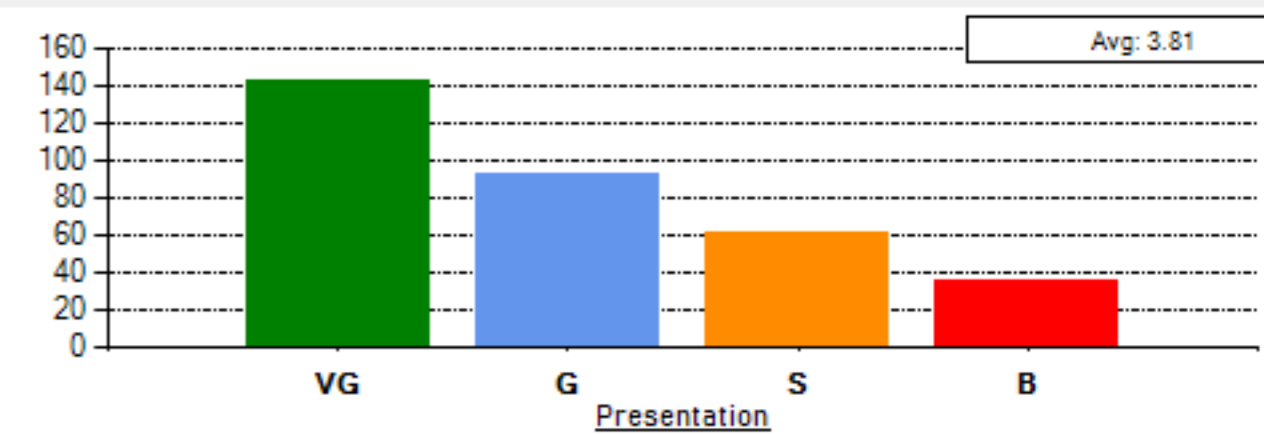

School: SCHOOL OF STUDIES IN ENGINEERING &amp; TECHNOLOGY

Department: DEPT. OF INFORMATION TECHNOLOGY

Average Percentile Score: 76.46  
 Grade: A  
 Cumulative Score out of 55: 42.05  
 Number of Feedbacks: 331

Abbreviations:  
 VG - Very Good, G - Good, S - Satisfactory, B - Bad

Grade Scheme:  
 >75 : A 74-60: B 59-50: C <50: Very Poor