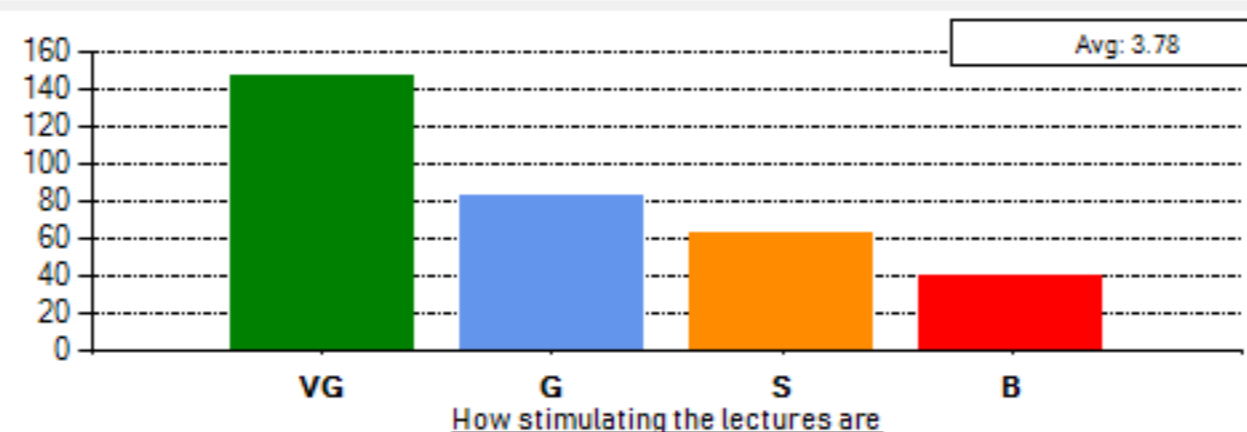

School: SCHOOL OF STUDIES IN ENGINEERING &amp; TECHNOLOGY

Department: DEPT. OF INFORMATION TECHNOLOGY

Average Percentile Score: 76.46  
 Grade: A  
 Cumulative Score out of 55: 42.05  
 Number of Feedbacks: 331

Abbreviations:  
 VG - Very Good, G - Good, S - Satisfactory, B - Bad

Grade Scheme:  
 >75 : A 74-60: B 59-50: C <50: Very Poor