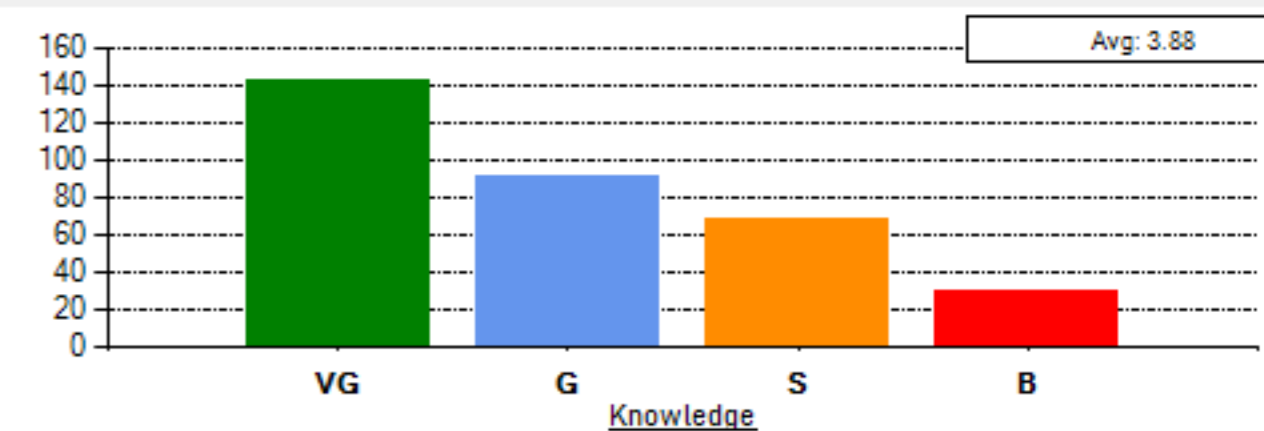

School: SCHOOL OF STUDIES IN ENGINEERING &amp; TECHNOLOGY

Department: DEPT. OF INFORMATION TECHNOLOGY

Average Percentile Score: 76.46  
 Grade: A  
 Cumulative Score out of 55: 42.05  
 Number of Feedbacks: 331

Abbreviations:  
 VG - Very Good, G - Good, S - Satisfactory, B - Bad

Grade Scheme:  
 >75 : A 74-60: B 59-50: C <50: Very Poor