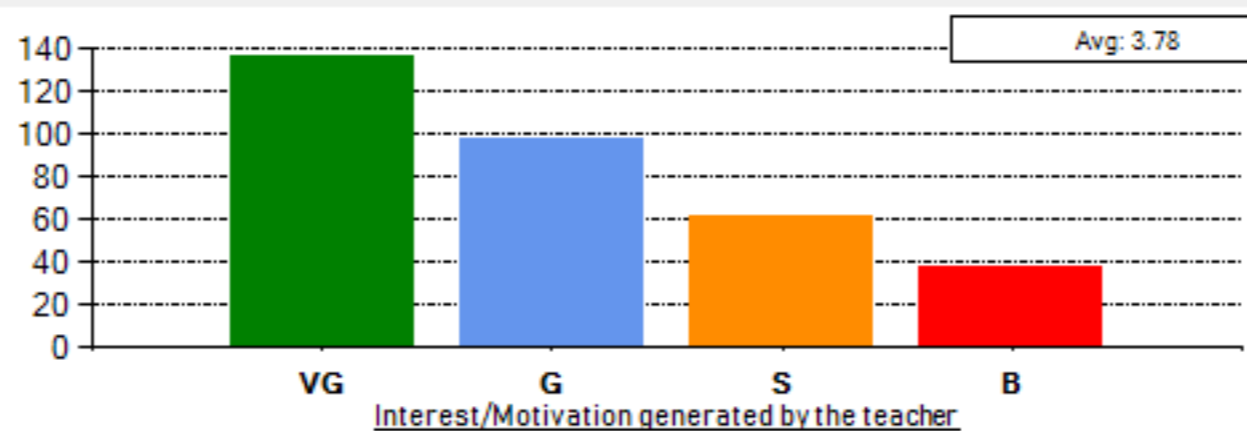

School: SCHOOL OF STUDIES IN ENGINEERING &amp; TECHNOLOGY

Department: DEPT. OF INFORMATION TECHNOLOGY

Average Percentile Score: 76.46  
 Grade: A  
 Cumulative Score out of 55: 42.05  
 Number of Feedbacks: 331

Abbreviations:  
 VG - Very Good, G - Good, S - Satisfactory, B - Bad

Grade Scheme:  
 >75 : A 74-60: B 59-50: C <50: Very Poor