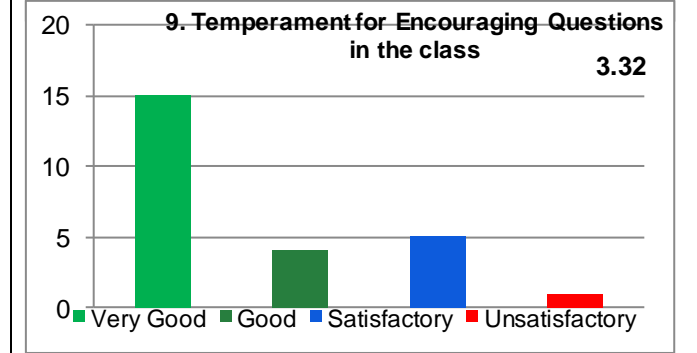

School : Mathematical and Computation Science
 Department of Computer Sc & Information Technology

Session : 2017-18
 Teacher : All

Paper : All
 Semester : All (29)

Average Percentile Score : 83.70
Grade : A
Cumulative Score out of 44 : 36.83
 Grade Scheme
 100 – 75 = A
 70 – 60 = B
 59 – 50 = C
 Below 50 = Very Poor