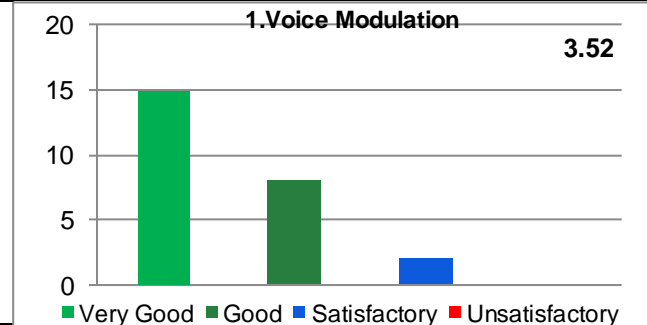

School : Mathematical and Computation Science
 Department of Computer Sc & Information Technology

Session : 2017-18
 Teacher : All

Paper : All
 Semester : All (29)

Average Percentile Score : 83.70
Grade : A
Cumulative Score out of 44 : 36.83
 Grade Scheme
 100 – 75 = A
 70 – 60 = B
 59 – 50 = C
 Below 50 = Very Poor