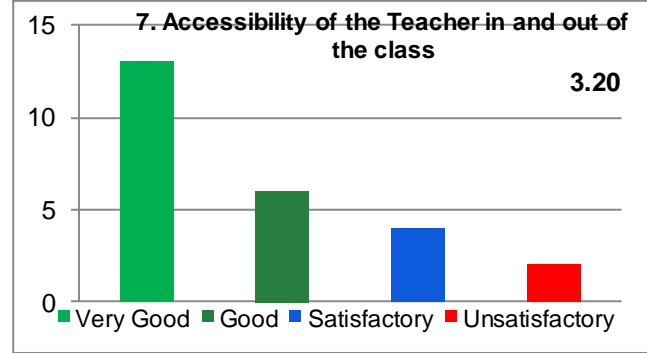

School : Mathematical and Computation Science
 Department of Computer Sc & Information Technology

Session : 2017-18
 Teacher : All

Paper : All
 Semester : All (29)

Average Percentile Score : 83.70
Grade : A
Cumulative Score out of 44 : 36.83
 Grade Scheme
 100 – 75 = A
 70 – 60 = B
 59 – 50 = C
 Below 50 = Very Poor