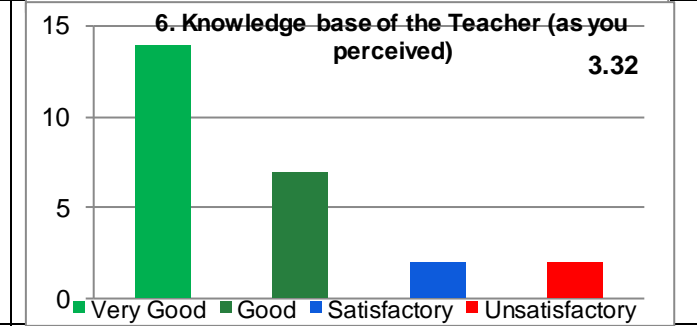

School : Mathematical and Computation Science
 Department of Computer Sc & Information Technology

Session : 2017-18
 Teacher : All

Paper : All
 Semester : All (29)

Average Percentile Score : 83.70
Grade : A
Cumulative Score out of 44 : 36.83
 Grade Scheme
 100 – 75 = A
 70 – 60 = B
 59 – 50 = C
 Below 50 = Very Poor