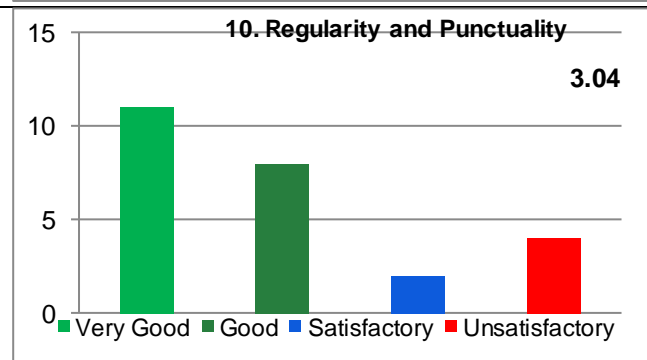

School : Mathematical and Computation Science
 Department of Computer Sc & Information Technology

Session : 2017-18
 Teacher : All

Paper : All
 Semester : All (29)

Average Percentile Score : 83.70
Grade : A
Cumulative Score out of 44 : 36.83
 Grade Scheme
 100 – 75 = A
 70 – 60 = B
 59 – 50 = C
 Below 50 = Very Poor