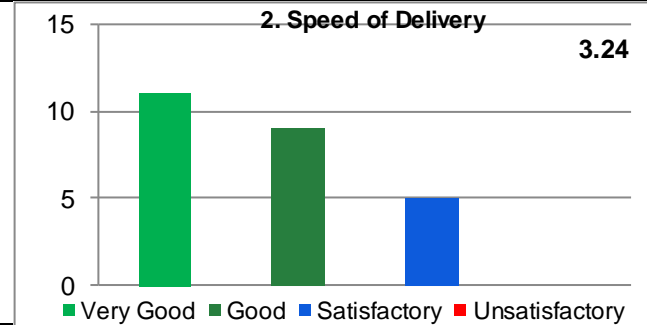

School : Mathematical and Computation Science
 Department of Computer Sc & Information Technology

Session : 2017-18
 Teacher : All

Paper : All
 Semester : All (29)

Average Percentile Score : 83.70
Grade : A
Cumulative Score out of 44 : 36.83
 Grade Scheme
 100 – 75 = A
 70 – 60 = B
 59 – 50 = C
 Below 50 = Very Poor