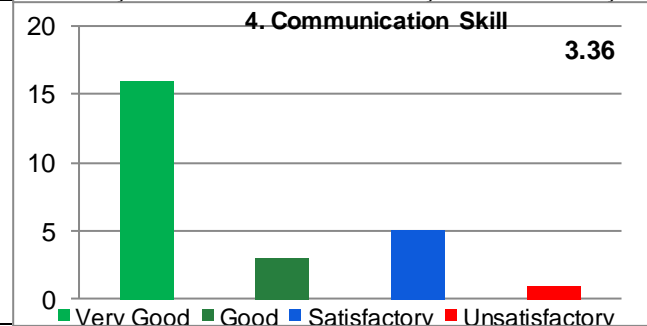

School : Mathematical and Computation Science
 Department of Computer Sc & Information Technology

Session : 2017-18
 Teacher : All

Paper : All
 Semester : All (29)

Average Percentile Score : 83.70
Grade : A
Cumulative Score out of 44 : 36.83
 Grade Scheme
 100 – 75 = A
 70 – 60 = B
 59 – 50 = C
 Below 50 = Very Poor