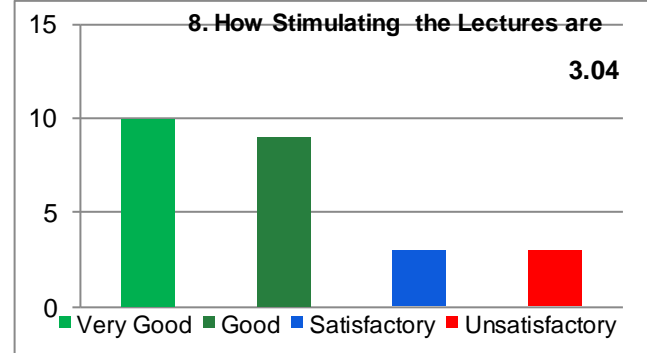

School : Mathematical and Computation Science
 Department of Computer Sc & Information Technology

Session : 2017-18
 Teacher : All

Paper : All
 Semester : All (29)

Average Percentile Score : 83.70
Grade : A
Cumulative Score out of 44 : 36.83
 Grade Scheme
 100 – 75 = A
 70 – 60 = B
 59 – 50 = C
 Below 50 = Very Poor