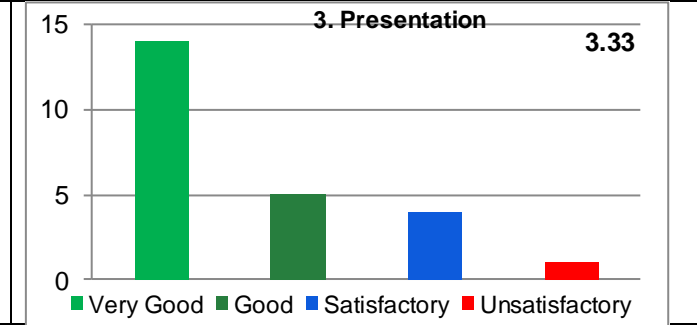

School : Mathematical and Computation Science
 Department of Computer Sc & Information Technology

Session : 2017-18
 Teacher : All

Paper : All
 Semester : All (29)

Average Percentile Score : 83.70
Grade : A
Cumulative Score out of 44 : 36.83
 Grade Scheme
 100 – 75 = A
 70 – 60 = B
 59 – 50 = C
 Below 50 = Very Poor