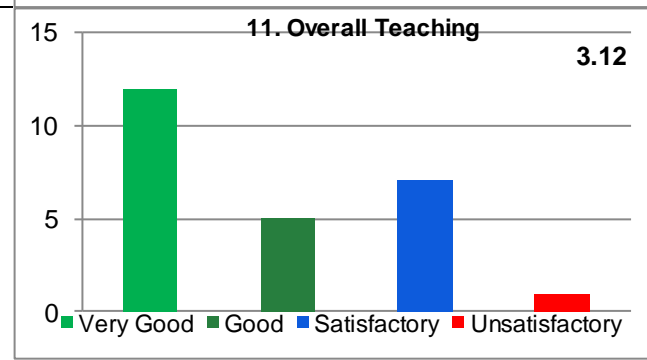

School : Mathematical and Computation Science
 Department of Computer Sc & Information Technology

Session : 2017-18
 Teacher : All

Paper : All
 Semester : All (29)

Average Percentile Score : 83.70
Grade : A
Cumulative Score out of 44 : 36.83
 Grade Scheme
 100 – 75 = A
 70 – 60 = B
 59 – 50 = C
 Below 50 = Very Poor