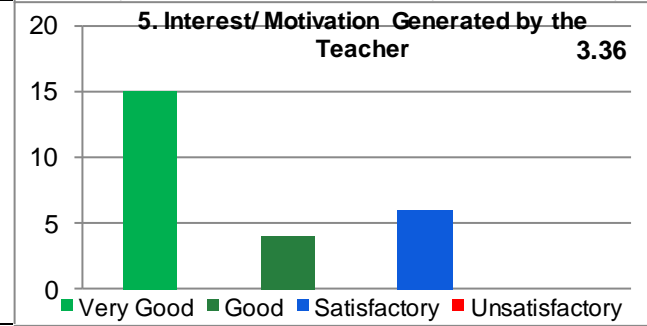

School : Mathematical and Computation Science
 Department of Computer Sc & Information Technology

Session : 2017-18
 Teacher : All

Paper : All
 Semester : All (29)

Average Percentile Score : 83.70
Grade : A
Cumulative Score out of 44 : 36.83
 Grade Scheme
 100 – 75 = A
 70 – 60 = B
 59 – 50 = C
 Below 50 = Very Poor